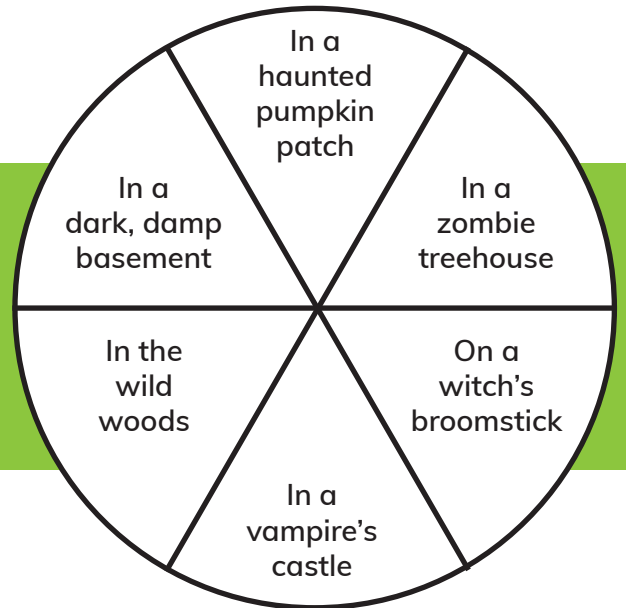

HALLOWEEN SPIN A STORY

Use a paper clip and the tip of your pencil to create a DIY spinner and spin your own story elements. Record each element in the corresponding box and use these to write a Halloween inspired story.

CHARACTER

SETTING

PROBLEM

HALLOWEEN SPIN A STORY

Use a paper clip and the tip of your pencil to create a DIY spinner and spin your own story elements. Record each element in the corresponding box and use these to write a Halloween inspired story.

CHARACTER

PROBLEM