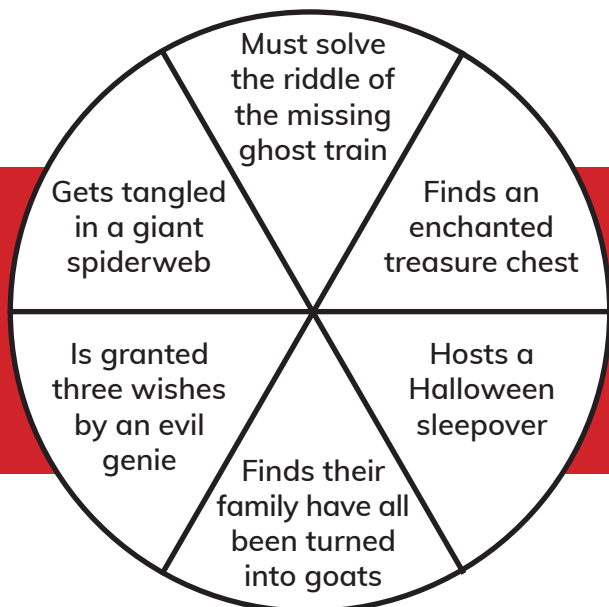

HALLOWEEN SPIN A STORY

Use a paper clip and the tip of your pencil to create a DIY spinner and spin your own story elements. Record each element in the corresponding box and use these to write a Halloween inspired story.

CHARACTER

SETTING

PROBLEM

HALLOWEEN SPIN A STORY

Use a paper clip and the tip of your pencil to create a DIY spinner and spin your own story elements. Record each element in the corresponding box and use these to write a Halloween inspired story.

CHARACTER

PROBLEM