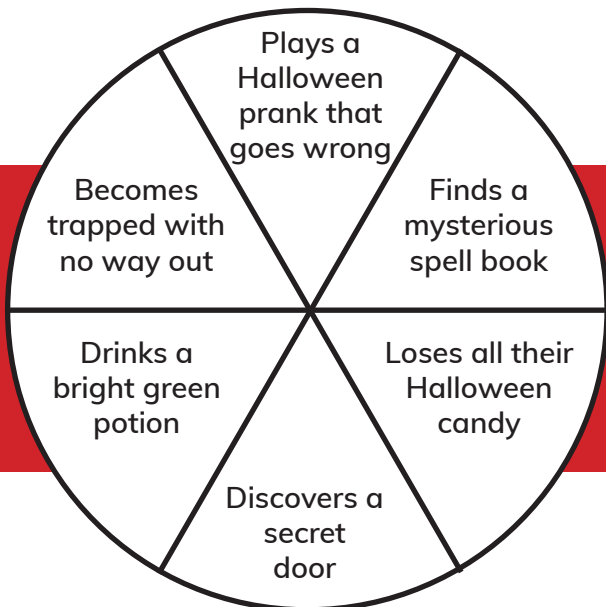

HALLOWEEN SPIN A STORY

Use a paper clip and the tip of your pencil to create a DIY spinner and spin your own story elements. Record each element in the corresponding box and use these to write a Halloween inspired story.

CHARACTER

SETTING

PROBLEM

HALLOWEEN SPIN A STORY

Use a paper clip and the tip of your pencil to create a DIY spinner and spin your own story elements. Record each element in the corresponding box and use these to write a Halloween inspired story.

CHARACTER

PROBLEM