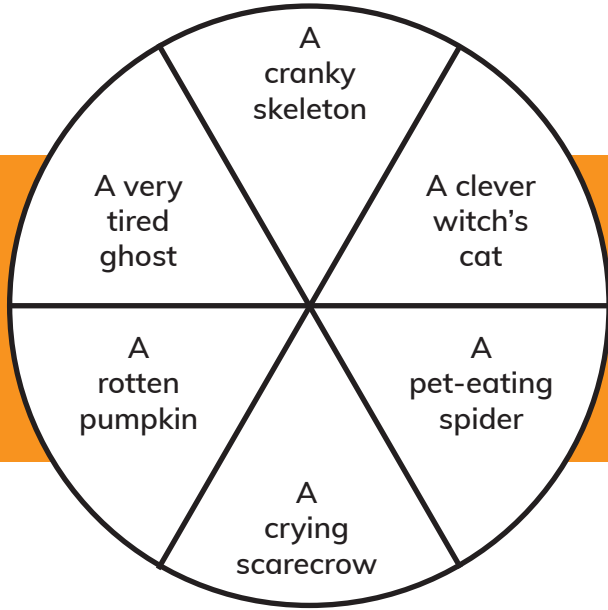

HALLOWEEN SPIN A STORY

Use a paper clip and the tip of your pencil to create a DIY spinner and spin your own story elements. Record each element in the corresponding box and use these to write a Halloween inspired story.

CHARACTER

SETTING

PROBLEM

HALLOWEEN SPIN A STORY

Use a paper clip and the tip of your pencil to create a DIY spinner and spin your own story elements. Record each element in the corresponding box and use these to write a Halloween inspired story.

CHARACTER

PROBLEM